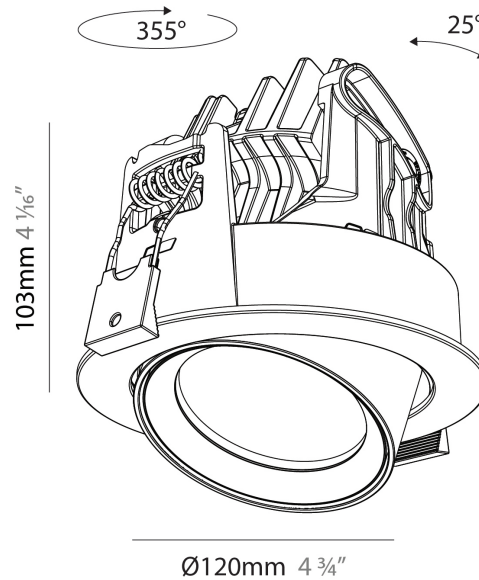

GENERAL

Series: Centriq
Subseries: Centriq Round Adjustable
Brand: Prolicht
Division: Architectural
Mounting Type: Recessed
Mounting Location: Ceiling
Subcategory: Spots

PHYSICAL

Shape: Cylinder
Diameter (mm): 120
Diameter (in): 4 ¾
Height (mm): 105
Height (in): 4 ⅛
Min. Recessing Depth (mm): 120
Min. Recessing Depth (in): 4 ¾
Light Distribution: Adjustable / Direct
Weight (kg): 0.651
Diffuser: Lens Pack - No Lens / Opal / Linear Spread Lens / Honeycomb / Spread Lens
Fixture Finish: SSR / BKV / CWI / CRY / HAB / UFT / ITA / RUA / FTG / MYG / LOD / PUS / FRO / FUP / KIA / POP / BLS / SPG / MEY / GOH / GUM / CHC / COM / ABZ / JAG / OBR / MOS / ROR
Fixture Material: Aluminum
Cut-out Measurements: Dia. 112mm / 4 7/16"

ELECTRICAL

Lamp Type: LED (Zhaga Standard)
Input Wattage (W): 27.4
Total Output Wattage (W): 24.6
Dimming: Dali Dimming
Driver Included: No
Driver Location: Remote
Driver Type: Constant Current - Universal
Driver Class: Class 2
Input Voltage (V): 120 - 277
Constant Current (MA): 700

LED

Color Temperature (°K): 2700-6500 Tunable White
Max. Delivered Lumen (lm): Max 2403
Nominal Lumen (lm): 2827
CRI: >90 CRI
Lamp Life (hrs): 50000

OPTICAL

Reflector°: 24 / 34 / 54
Adjustability: Rotational 350°; Tilt 90°

RATINGS AND CERTIFICATIONS

Certified By: Certified for North American Standards
IP rating: IP20